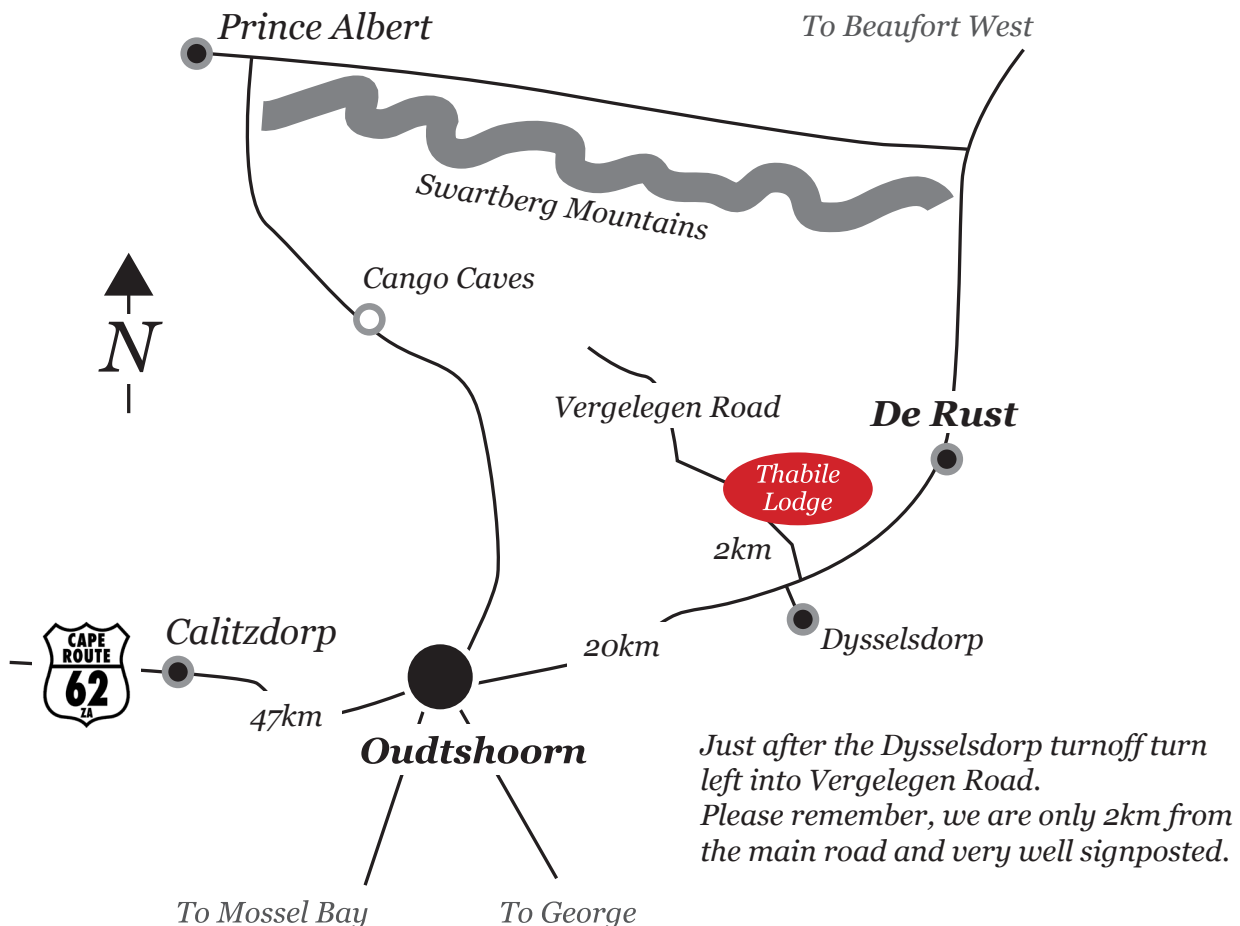

★★★★★

THABILE LODGE

a place of happiness

Thabile Lodge, Oudtshoorn, Little Karoo, South Africa

Host: Len Bornman

Tel: +27 (0) 44 251 6116

Fax: +27 (0) 44 251 6115

Cell: +27 (0) 82 5645 295

GPS coordinates: S 33° 32.610' E 22° 24.595'

Email: info@thabilelodge.co.za

Website: www.thabilelodge.co.za

Driving directions:

From Oudtshoorn travel towards De Rust along the N12. Drive 20km. You will see Dysseisdorp on your right. Drive just past the Dysseisdorp turnoff. On the left you will see the Vergelegen turnoff. Turn left into the Vergelegen Road. Go over the little railway bridge and you are now on a gravel road. Don't drive more than 2km on the gravel road otherwise you have missed us. Drive past some old farmhouses and cow sheds on the right hand side. You should now see our large sign at the entrance on the right. The main farmhouse, where you need to check in, is just past the cottages, below on your right. That's right - you've found us! Welcome!